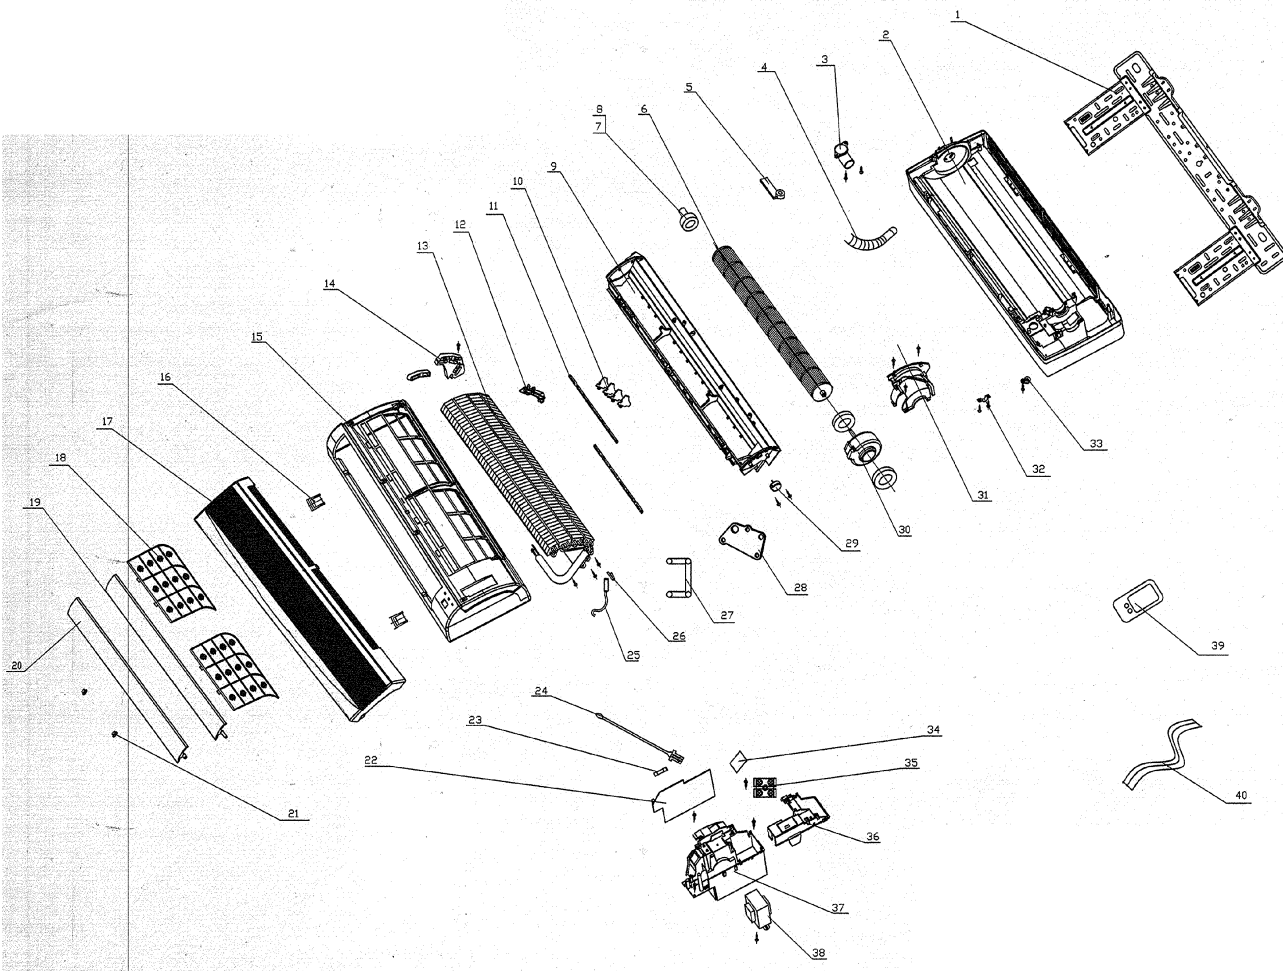

APW 35 EB '05 Indoor Unit

05-2005

NB2 120 EB '05 Indoor Unit			
CKP 30 EB '05 Indoor Unit			
APW 35 EB '05 Indoor Unit			
NBS 120 EB '05 Indoor Unit			
MKP 35 EB '05 Indoor Unit			
No	Descrizione	Qty	Codice DL
1	Dima	1	GR01252220
2	Fondo unità interna	1	GR22202048
3	Cpertura batteria	1	GR06122001
4	Scarico condensa	1	GR52324111
6	Ventilatore	1	GR10352001
7	Cuscinetto ventilatore	1	GR76512210
8	Supporto cuscinetto	1	GR76512203
9	Vaschetta	1	GR20182029
10	Collegamento flap	12	GR10512079
11	Collegamento alette	1	GR10582052
12	Collegamento alette	2	GR10582051
13	Batteria alettata	1	GR10021272
14	Supporto batteria	1	GR24212058
15	Mascherina	1	GR20002342
16	Copriviti	2	GR24252004
17	Griglia anteriore	1	GR20002373
18	Filtro aria	2	GR11122002
19	Flap	1	GR10512039
20	Flap	1	GR10512040
21	Cuscinetto flap	6	GR10542011
22	Scheda elettronica	1	GR30055844
24	Sonda ambinete	1	GR1032
25	Sonda batteria	1	GR1055
27	Collegamento terra	1	GR10582013
28	Collegamento terra	1	GR26152012
29	Motore flap	1	GR15212102
30	Motore ventilatore	1	GR15012108
31	Copertura motore	1	GR26112080
34	Scheda display	1	GR30042017
39	Telecomando	1	GR30515002